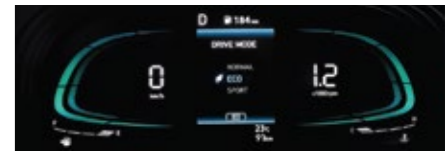

1.0 T-GDi engine

120 Maximum Power PS/6,000 rpm 172 Maximum Torque Nm / 1,500-4,000 rpm

Cruise control

7-speed Dual Clutch Automatic Transmission

Drive Mode selector

Normal Mode

Eco Mode

Sport Mode